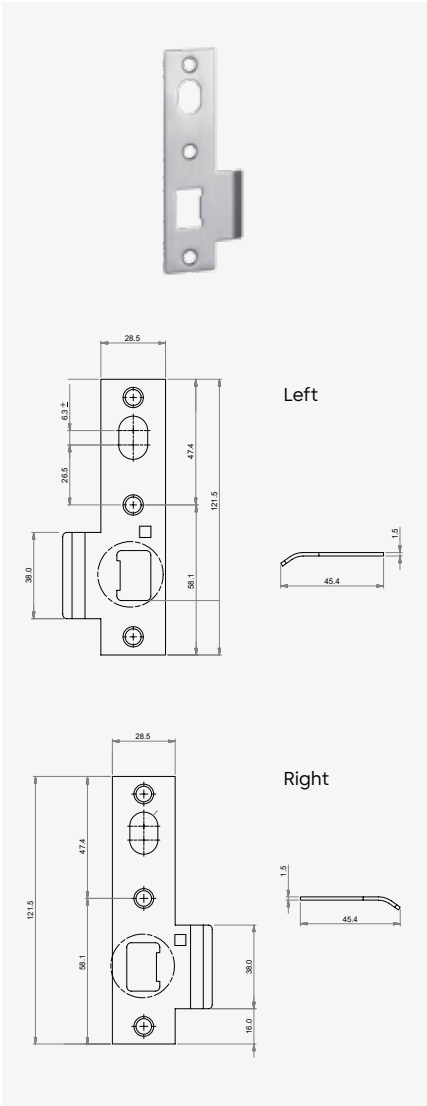

2210L/ 2210R

Item	Article Number	Description	Barcode
2210LSSS	9400000011733	2210 COMBINED BOLT/LATCH STRIKE LH SSS	9322844 103220
2210RSSS	9400000014485	2210 COMBINED BOLT/LATCH STRIKE RH SSS	9322844 103244