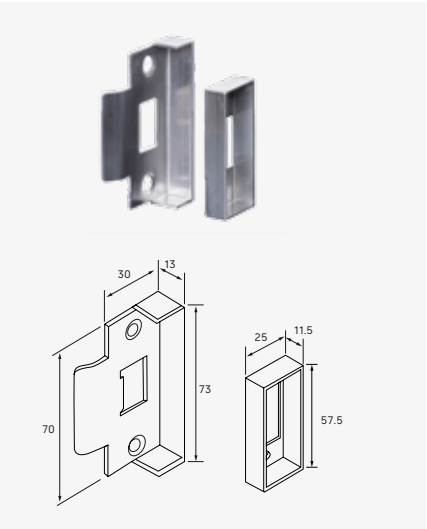

2203

Item	Article Number	Description	Barcode
2203SSS	9400000200301	2203 REBATE KIT SSS	9322844099981