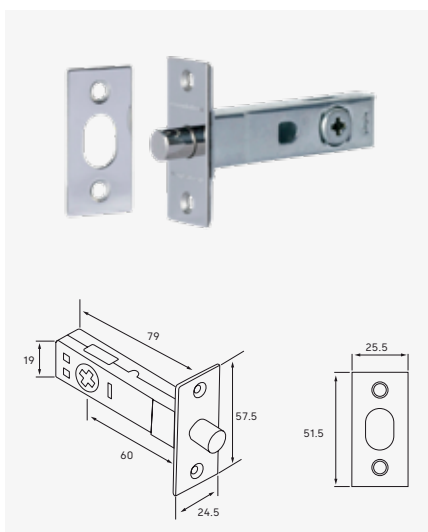

Designed for real-world applications, dormakaba's tubular latches and bolts are tailored to secure interior doors with ease. Paired with dormakaba door furniture, they provide a reliable solution for any project.

What's more, the adjustable roller bolts will effortlessly adapt to different door gaps, suitable for both aluminum or timber doors with a timber or metal frame.

Please note, the RB111 roller bolt is fire rated in accordance with AS1530-Part 4 as a secondary device only.

Tubular Latches and Bolts

Ordering details

2202

Item	Article Number	Description	Barcode
2202SSS	9400000200201	2202 TUBULAR LATCH SSS	9322844300070
2202PSS	9400000200202	2202 TUBULAR LATCH PSS	9322844305037
2202TC6HPVD	9400000200209	2202 TUBULAR LATCH BLACK TC6H PVD	9322844301756

2208

Item	Article Number	Description	Barcode
2208SSS	9400000200801	2208 PRIVACY BOLT SSS	9322844302678
2208PSS	9400000200802	2208 PRIVACY BOLT PSS	9322844306317
2208TC6HPVD	9400000200809	2208 PRIVACY BOLT BLACK TC6H PVD	9322844303712