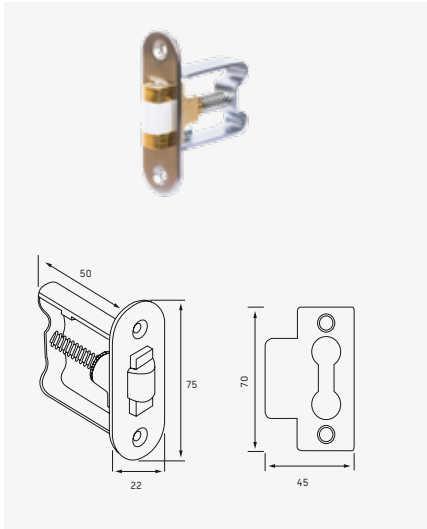

What's more, the adjustable roller bolts will effortlessly adapt to different door gaps, suitable for both aluminum or timber doors with a timber or metal frame.

Please note, the RB111 roller bolt is fire rated in accordance with AS1530-Part 4 as a secondary device only.

Tubular Latches and Bolts

Ordering details

2202

Item	Article Number	Description	Barcode
2202SSS	9400000200201	2202 TUBULAR LATCH SSS	9322844300070
2202PSS	9400000200202	2202 TUBULAR LATCH PSS	9322844305037
2202TC6HPVD	9400000200209	2202 TUBULAR LATCH BLACK TC6H PVD	9322844301756

2208

Item	Article Number	Description	Barcode
2208SSS	9400000200801	2208 PRIVACY BOLT SSS	9322844302678
2208PSS	9400000200802	2208 PRIVACY BOLT PSS	9322844306317
2208TC6HPVD	9400000200809	2208 PRIVACY BOLT BLACK TC6H PVD	9322844303712

2209

Item	Article Number	Description	Barcode
2209SSS	9451050551201	2209 PRIVACY LATCH SSS	9322844306409
2209PSS	9451050551202	2209 PRIVACY LATCH PSS	9322844088640
2209TC6HPVD	9451050551211	2209 PRIVACY LATCH TC6H PVD	9322844099974
2209PC	9451058884404	2209 PRIVACY LATCH TO SUIT 888 LEVER PC	9322844306294
2209BLK	9451058885506	2209 PRIVACY LATCH TO SUIT 888 LEVER BLK	9322844303880
2209SX	9451058885613	2209 PRIVACY LATCH TO SUIT 888 LEVER SX	9322844304634