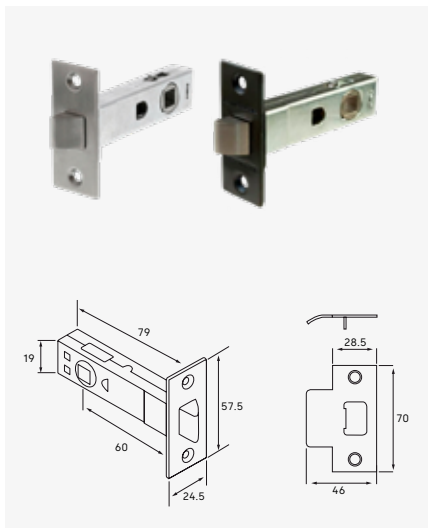

Tubular Latches and Bolts

dormakaba Tubular Latches and Bolts, Reliable solutions for everyday use.

Seamlessly complementing dormakaba's diverse range of door furniture, our Tubular Latches and Bolts offer practical functionality without compromising on reliability. Our roller bolts present a discreet yet effective approach to keeping internal doors or cupboards securely closed.

Designed for real-world applications, dormakaba's tubular latches and bolts are tailored to secure interior doors with ease. Paired with dormakaba door furniture, they provide a reliable solution for any project.

What's more, the adjustable roller bolts will effortlessly adapt to different door gaps, suitable for both aluminum or timber doors with a timber or metal frame.

Please note, the RB111 roller bolt is fire rated in accordance with AS1530-Part 4 as a secondary device only.

Tubular Latches and Bolts

Ordering details

2202

Item	Article Number	Description	Barcode
2202SSS	9400000200201	2202 TUBULAR LATCH SSS	9322844300070
2202PSS	9400000200202	2202 TUBULAR LATCH PSS	9322844305037
2202TC6HPVD	9400000200209	2202 TUBULAR LATCH BLACK TC6H PVD	9322844301756