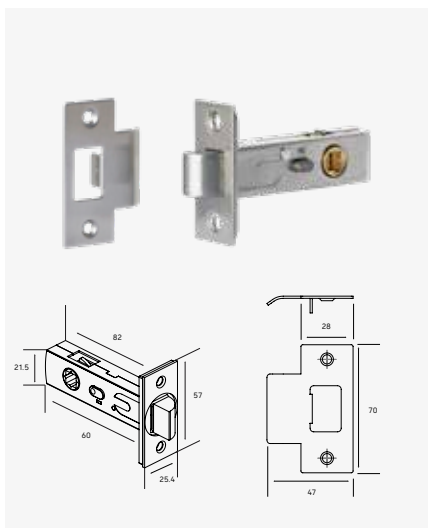

What's more, the adjustable roller bolts will effortlessly adapt to different door gaps, suitable for both aluminum or timber doors with a timber or metal frame.

Please note, the RB111 roller bolt is fire rated in accordance with AS1530-Part 4 as a secondary device only.

Tubular Latches and Bolts

Ordering details

2202

Item	Article Number	Description	Barcode
2202SSS	9400000200201	2202 TUBULAR LATCH SSS	9322844300070
2202PSS	9400000200202	2202 TUBULAR LATCH PSS	9322844305037
2202TC6HPVD	9400000200209	2202 TUBULAR LATCH BLACK TC6H PVD	9322844301756

2208

Item	Article Number	Description	Barcode
2208SSS	9400000200801	2208 PRIVACY BOLT SSS	9322844302678
2208PSS	9400000200802	2208 PRIVACY BOLT PSS	9322844306317
2208TC6HPVD	9400000200809	2208 PRIVACY BOLT BLACK TC6H PVD	9322844303712

2209

Item	Article Number	Description	Barcode
2209SSS	9451050551201	2209 PRIVACY LATCH SSS	9322844306409
2209PSS	9451050551202	2209 PRIVACY LATCH PSS	9322844088640
2209TC6HPVD	9451050551211	2209 PRIVACY LATCH TC6H PVD	9322844099974
2209PC	9451058884404	2209 PRIVACY LATCH TO SUIT 888 LEVER PC	9322844306294
2209BLK	9451058885506	2209 PRIVACY LATCH TO SUIT 888 LEVER BLK	9322844303880
2209SX	9451058885613	2209 PRIVACY LATCH TO SUIT 888 LEVER SX	9322844304634